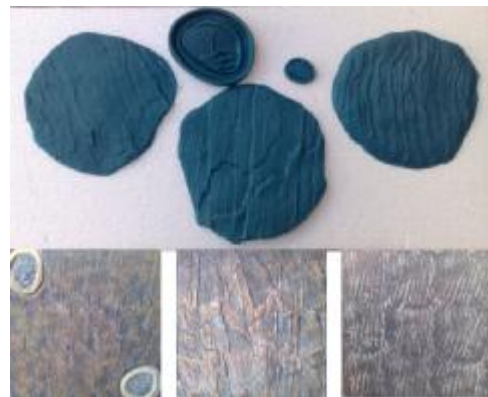

**Cobble Stone Stamp -
Set of 2 (Hand Carved)
No.IT016 (1 cm)**

**Mediterranean Stack Stamp –
Set of 5-
No.IT017 (1 cm)**

**Shallow Dry Stack Stamp –
Set of 3
No.IT018 (1 cm)**

OVERLAY IMPRINTING TOOLS

Super Stack Stamp
Set of 1 (50x30 cm)
No.IT019 (1cm)

Vineyard Stone Stamp – Set of 3
No.IT021 (2 cm)

Ashlar Stone Stamp Type B –
Set of 3 No.IT020 (1cm)

Master Fit Stack Stone - Set of 3
No.IT 023 (1-1,5 cm)

Castle Stone Stamp – Set of 3
No.IT022 (1-1,5 cm)

Various Stone Textures (Small)
Set of 3 No.IT 024 (1 cm)

Bark Texture Skins (with 2 snags) Set of 5
No. IT 025 (1cm)

TEXTURE SKINS

**Floor Texture Stamp- Set of 2
(Hand Carved)
No.TS001 (1 cm)**

**Flex Stone Stamp Set 1
(90x90cm)
No.TS002 (1 cm)**

**Anatolian Texture Skin- Set of 1
(60x60cm)
No.TS017 (1 cm)**

**Antique Slate Set of 1
(60x60 cm)
No.TS018 (1cm)**

TEXTURE SKINS

**Earth Stone Texture Skin - Set of 1 (60x60cm)
No.TS019 (1 cm)**

**Flex Stone Stamp Set 1 (60x60cm)
No.TS020 (1 cm)**